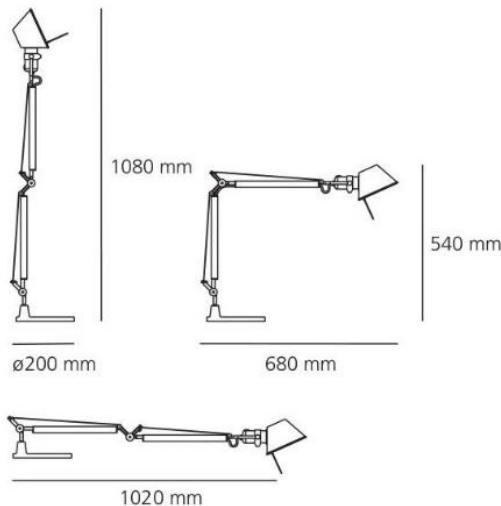

Tolomeo Mini Table LED

Base and cantilevered arms in polished aluminium; diffuser in anodised aluminium; joints and supports in polished aluminium. System of spring balancing.

<i>Brand:</i>	ARTEMIDE , MADE IN ITALY
<i>Item type:</i>	Table Lamp
<i>Item Code:</i>	A005500 + A008600
<i>Designer:</i>	Michele De Lucchi & Giancarlo Piretti
<i>Color:</i>	Aluminum
<i>Light Source:</i>	1LED 10W, 24V, 632LM 3000K (Bulb Included)
<i>Dimension:</i>	L-68cm x H-54cm x Base Dia-20cm Max Ext. Height 108cm , Max Ext. Length 102cm

Click the link for more options and finishes:

<https://www.artemide.com/en/subfamily/1845006/tolomeo-mini-table>